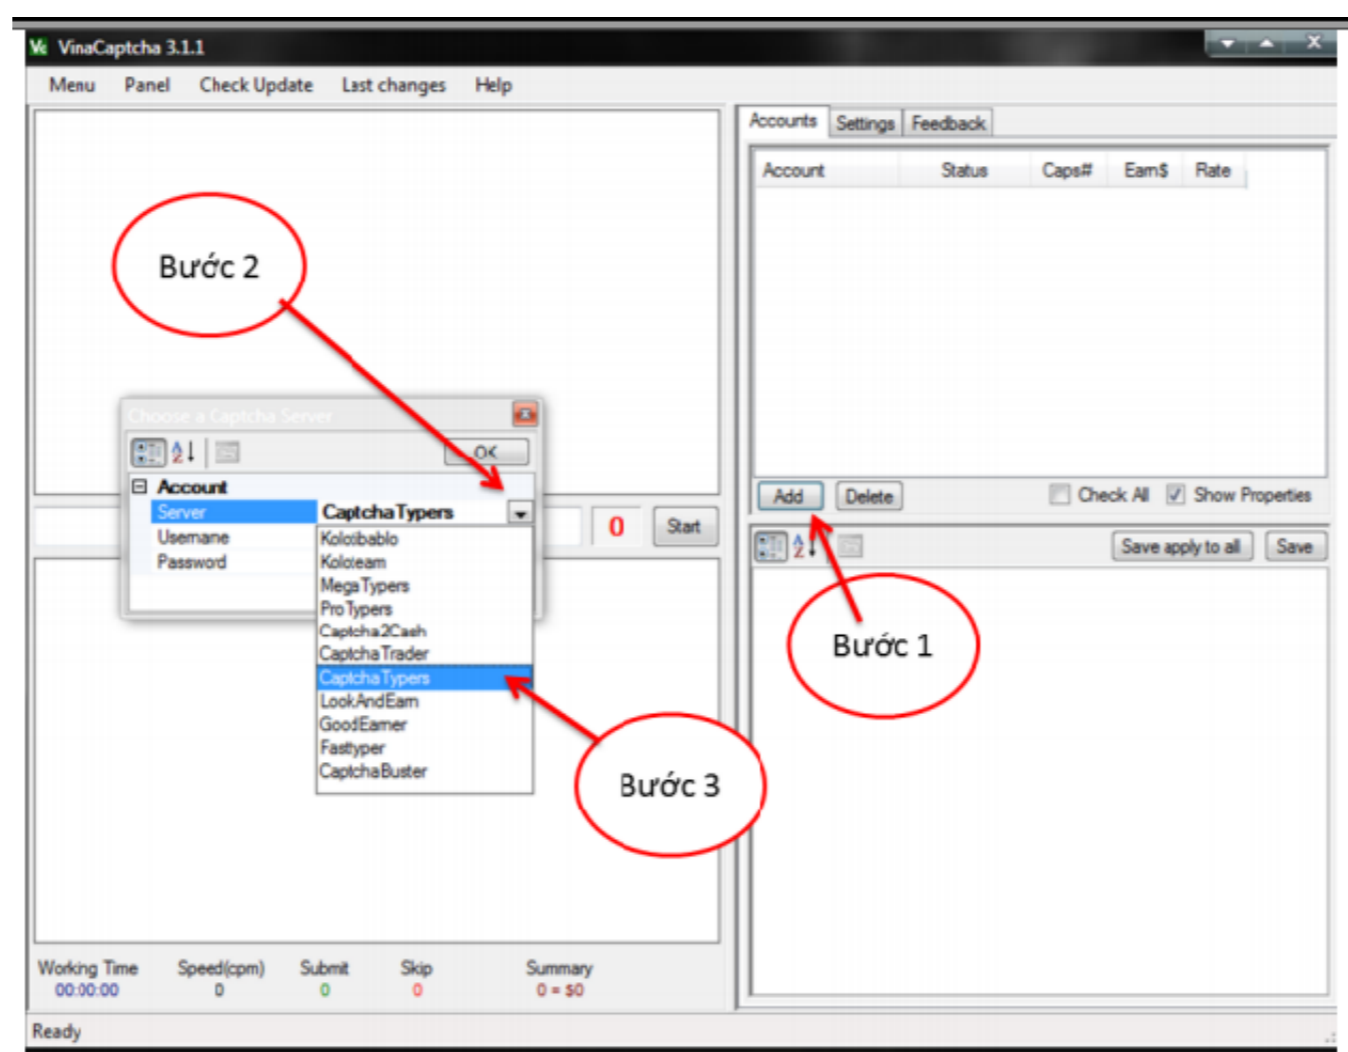

Download from  
**Dreamstime.com**

This watermarked comp image is for previewing purposes only.

ID 2468711

© Milan Surkala | Dreamstime.com

[Ds.Simulia Isight Design Gateway Crack](#)

[Ds.Simulia Isight Design Gateway Crack](#)

Download from  
**Dreamstime.com**

This watermarked comp image is for previewing purposes only.

ID 2468711

© Milan Surkala | Dreamstime.com

Ds Simulia Isight Design Gateway Crack <http://geags.com/1bns3p973abb2050> The regional user meetings organized by SIMULIA once every year .... crack software download DNV Patran-Pre v2018 x64 STATA v14.2 DNV Leak v3.3 DNV Nauticus ... SIMULIA Suite 2020 (Abaqus/Isight/Fe-safe/Tosca) Win64 & Linux64.